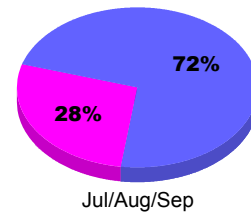

YTD Status Quo Clubs 2012-2013

Status Quo Clubs Compared to Status Quo Members

Legend: Status Quo Clubs (Cyan), Total Status Quo Members (Green)

MEMBERSHIP

Membership Results
2012-2013

Membership
2011-2012

Month	Net Memb Goal	Actual New Memb	Actual Dropped Memb	Gain/Loss of Memb	Gain/Loss of Memb
Jul/Aug/Sep	0	18	-14	4	-6
Totals	0	18	-14	4	-6

Membership Results 2012-2013

Goal, New, Dropped, Gain/Loss

Legend: Goal (Cyan), Actual (Green), Dropped (Yellow), Gain Loss (Magenta)

Comparison of Membership Gain/Loss

Current Year Compared to the Previous Year

Legend: Current Year (Cyan), Previous Year (Green)

Gender Comparison 2012-2013

Jul/Aug/Sep

Legend: Male (Blue), Female (Magenta)